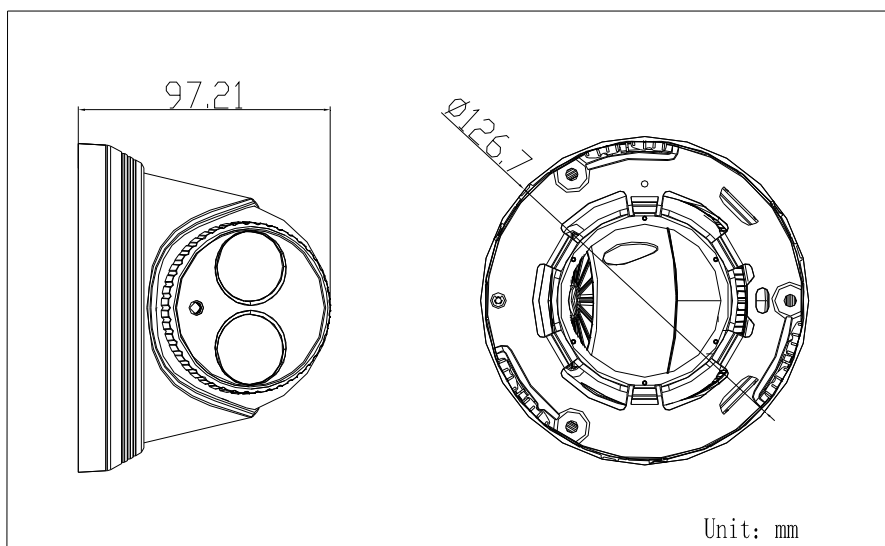

Specification

Model	DS-2CD2320-I
Parameter	2 Megapixel EXIR CMOS Network Dome Camera
Camera	
Image Sensor	1/2.8" Progressive Scan CMOS
Min. Illumination	0.01Lux @ (F1.2, AGC ON) ,0 Lux with IR 0.028Lux @ (F2.0, AGC ON) ,0 Lux with IR
Shutter Speed	1/3 s to 1/100,000 s
Lens	4mm@ F2.0, Angle of view: 85°
Lens Mount	M12

Day &Night	IR cut filter with auto switch
Digital Noise Reduction	3D DNR
Wide Dynamic Range	Digital WDR
Angle Adjustment	Pan:0° - 360°, Tilt: 0° - 75°, Rotation: 0° - 360°
Compression Standard	
Video Compression	H.264/ MJPEG
H.264 Type	BaseLine Profile/Main Profile
Video Bit Rate	32 Kbps – 8 Mbps
Dual Stream	Yes
Image	
Max. Resolution	1920 × 1080
Frame Rate	50 Hz: 25 fps (1920 × 1080), 25 fps (1280 × 960), 25 fps (1280 × 720) 60 Hz: 30 fps (1920 × 1080), 30fps (1280 × 960), 30 fps (1280 × 720)
Image Settings	Rotate mode, Saturation, Brightness, Contrast adjustable by client software or web browser
Backlight compensation	Yes, zone optional
ROI	Support
Network	
Network Storage	NAS (Support NFS, SMB/CIFS)
Alarm Trigger	Intrusion detection, Line crossing detection, Motion detection, Dynamic analysis, Tampering alarm, Network disconnect , IP address conflict, Storage exception
Protocols	TCP/IP,ICMP,HTTP,HTTPS,FTP,DHCP,DNS,DDNS,RTP,RTSP,RTCP, PPPoE,NTP,UPnP,SMTP,SNMP,IGMP,802.1X,QoS,IPv6,Bonjour
General	Flash-prevention, dual stream, heartbeat, mirror, password protection, privacy mask, watermark, IP address filtering, Anonymous access
Standard	ONVIF, PSIA, CGI, ISAPI
Interface	
Communication Interface	1 RJ45 10M/100M Ethernet interface
General	
Operating Conditions	-30 °C – 60 °C (14 °F – 140 °F) Humidity 95% or less (non-condensing)
Power Supply	12 V DC ± 10% PoE (802.3af)
Power Consumption	Max. 5.5 W
Ingress Protection level	IP66
EXIR Range	Approx. 20 to 30 meters

Dimensions	$\Phi 126.7 \times 97.21$
Weight	570g

Order Models

DS-2CD2320-I

Dimensions

Accessories

Wall mount
DS-1272ZJ-110